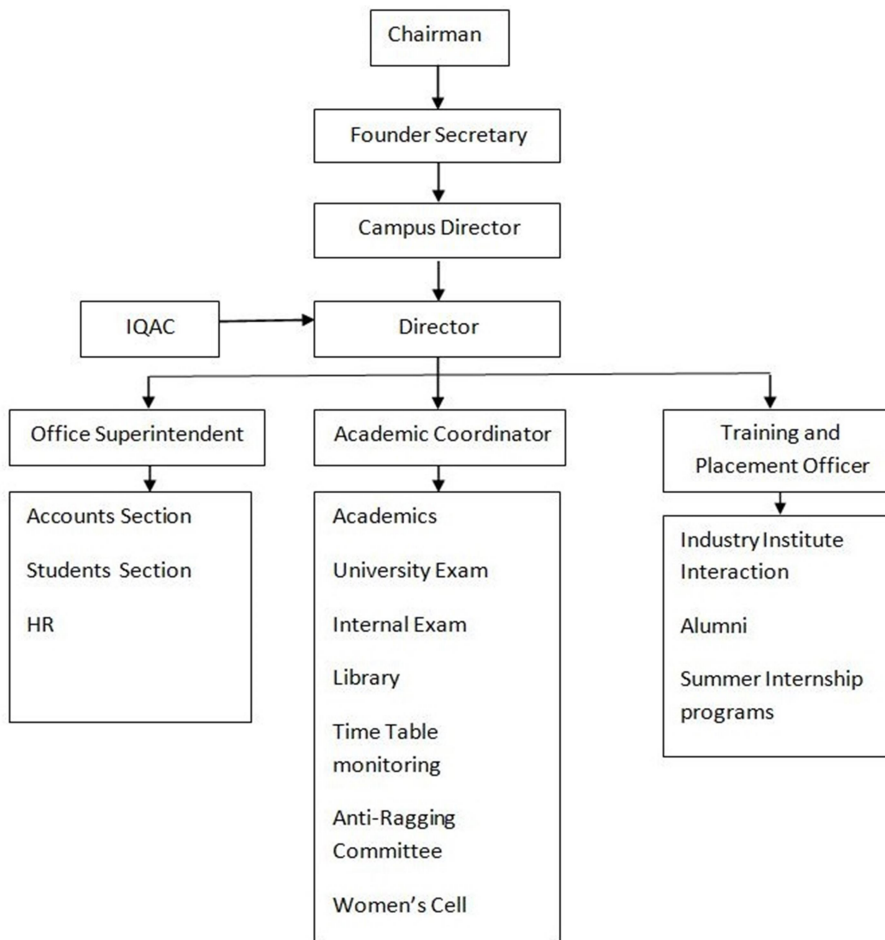

B.E. , MBA, PH.D

DIRECTOR

Organization Structure of KIMR -

DIRECTOR
JSPM's Kautilya Institute of
Management & Research
Wagholi, Pune - 412 207